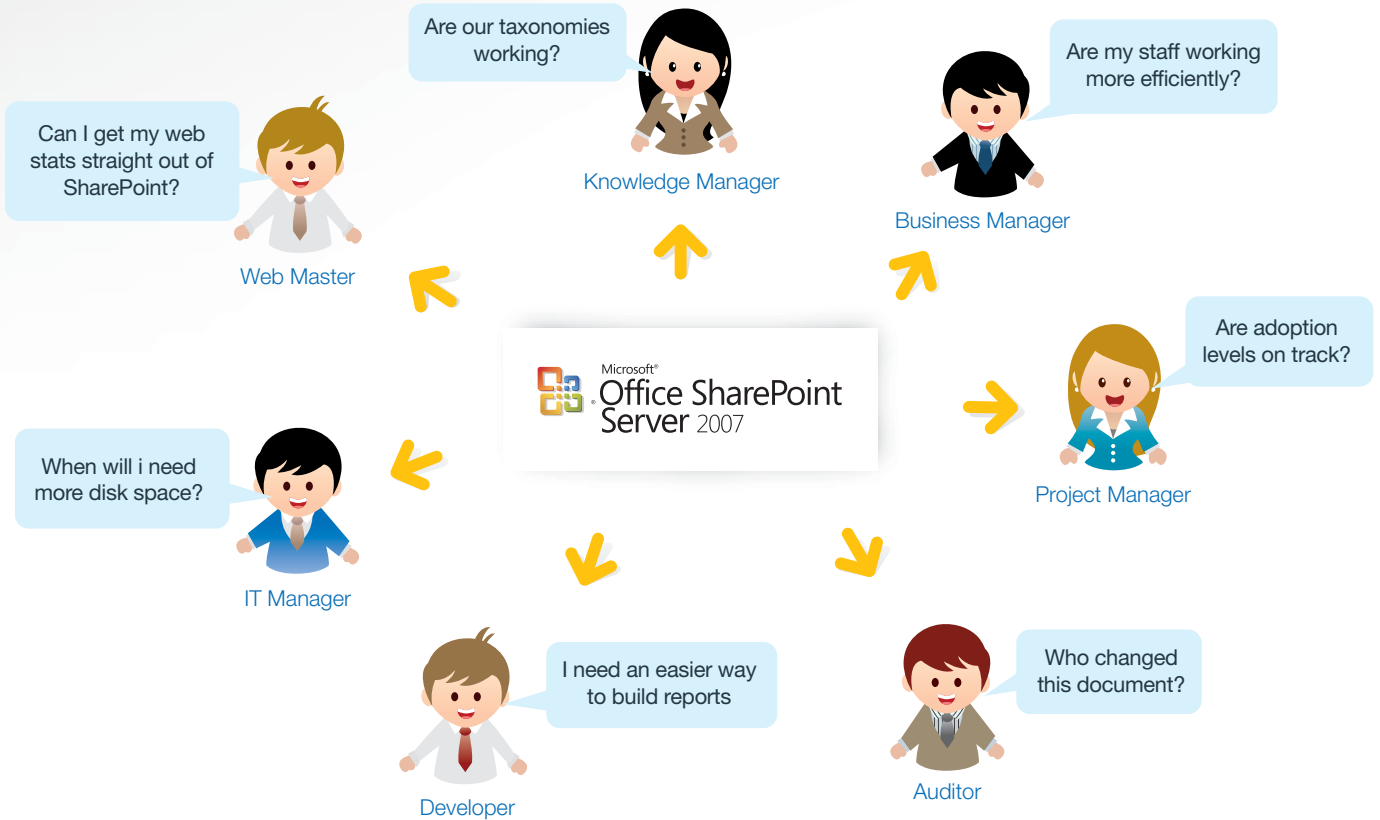

NINTEX Reporting 2008

SharePoint Insight for Everyone

Unprecedented insight into SharePoint usage,
trends and behaviours

- Browser based (no desktop software required)
- Simple report navigation
- Popular reports out-of-the-box
- Maintains history even when content is deleted
- Rich interactive charts using Microsoft Silverlight™ technology
- Drill down for detailed analysis

Download free trial at www.nintex.com/reporting

SharePoint Insight for Everyone

Role-based dashboards and personalised views

SharePoint is fast becoming a central repository of corporate knowledge and information throughout organizations globally.

Nintex Reporting 2008 makes it simple to monitor, audit and gain valuable insights from your investment in SharePoint.

- Built for Sharepoint
- Deep integration with MOSS2007/WSS3.0
- Customizable reports
- Report web parts can be embedded in any site
- Automated datamart creation and management