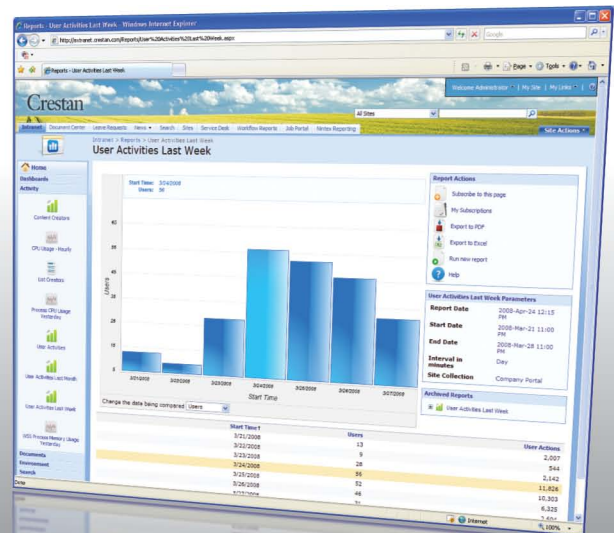

NINTEX Reporting 2008

SharePoint Insight for Everyone

Unprecedented insight into SharePoint usage,
trends and behaviours

- Browser based (no desktop software required)
- Simple report navigation
- Popular reports out-of-the-box
- Maintains history even when content is deleted
- Rich interactive charts using Microsoft Silverlight™ technology
- Drill down for detailed analysis

Download free trial at www.nintex.com/reporting

SharePoint Insight for Everyone

Role-based dashboards and personalised views

SharePoint is fast becoming a central repository of corporate knowledge and information throughout organizations globally.

Nintex Reporting 2008 makes it simple to monitor, audit and gain valuable insights from your investment in SharePoint.

- Built for Sharepoint
- Deep integration with MOSS2007/WSS3.0
- Customizable reports
- Report web parts can be embedded in any site
- Automated datamart creation and management