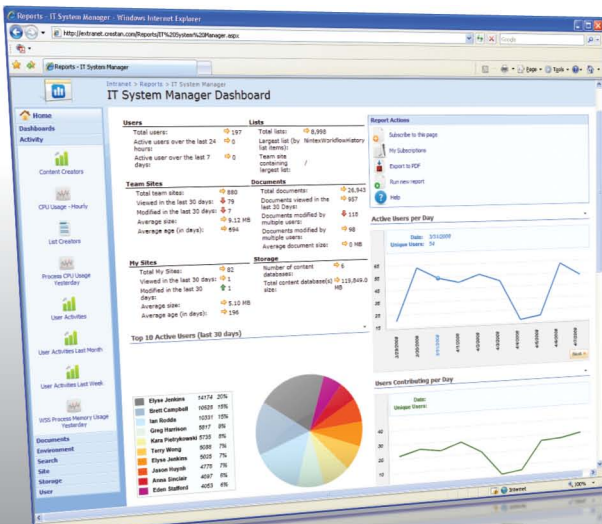

NINTEX Reporting 2008

SharePoint Insight for Everyone

Unprecedented insight into SharePoint usage,
trends and behaviours

- Browser based (no desktop software required)
- Simple report navigation
- Popular reports out-of-the-box
- Maintains history even when content is deleted
- Rich interactive charts using Microsoft Silverlight™ technology
- Drill down for detailed analysis

Download free trial at www.nintex.com/reporting

SharePoint Insight for Everyone

Role-based dashboards and personalised views

SharePoint is fast becoming a central repository of corporate knowledge and information throughout organizations globally.

Nintex Reporting 2008 makes it simple to monitor, audit and gain valuable insights from your investment in SharePoint.

- Built for Sharepoint
- Deep integration with MOSS2007/WSS3.0
- Customizable reports
- Report web parts can be embedded in any site
- Automated datamart creation and management